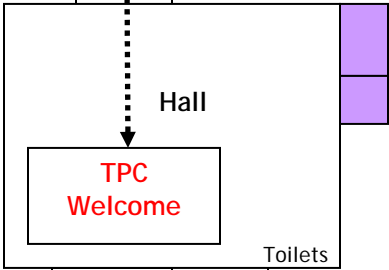

Thursday 24th of June (workshop):
- Workshop F3.20
- Demo's F0.09 and F0.13

Main entrance
Nikhef building

Elevator & stairs
to F3.20
(= 3rd floor)

Friday 25th of June (TPC-meeting):

- Human Centered F 0.04
- Applications F 0.13
- Content F 3.20
- Systems F 0.09

Main entrance
Nikhef building

Elevator & stairs
to F3.20
(= 3rd floor)

Applications

Systems

Human Centered