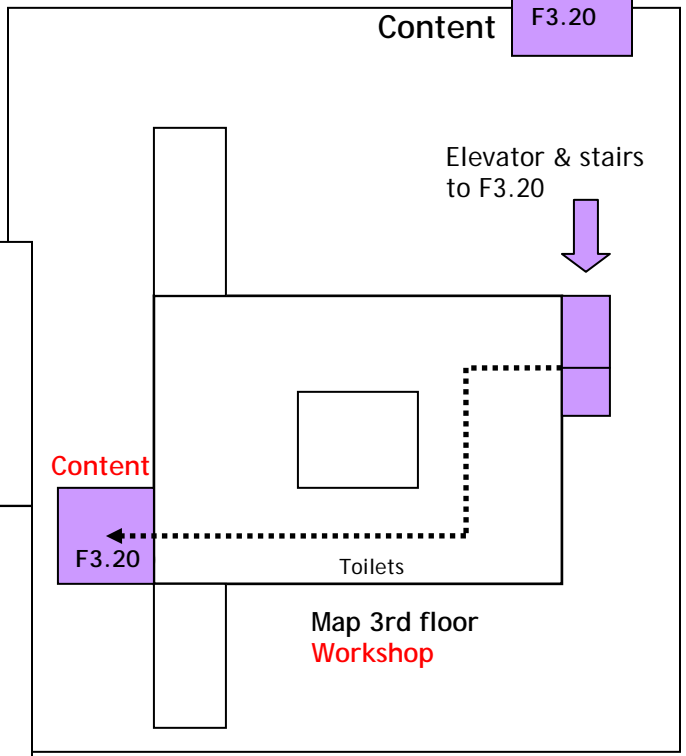

Thursday 24th of June (workshop):
- Workshop F3.20
- Demo's F0.09 and F0.13

Main entrance
Nikhef building

Elevator & stairs
to F3.20
(= 3rd floor)

Friday 25th of June (TPC-meeting):

- Human Centered F 0.04
- Applications F 0.13
- Content F 3.20
- Systems F 0.09

Main entrance
Nikhef building

Elevator & stairs
to F3.20
(= 3rd floor)

Applications

Systems

Human Centered