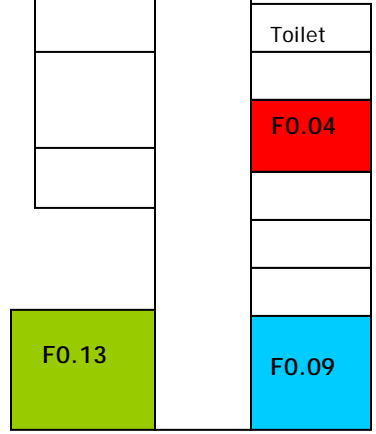

Thursday 24th of June (workshop):
- Workshop F3.20
- Demo's F0.09 and F0.13

Main entrance
Nikhef building

Elevator & stairs
to F3.20
(= 3rd floor)

Friday 25th of June (TPC-meeting):

- Human Centered F 0.04
- Applications F 0.13
- Content F 3.20
- Systems F 0.09

Main entrance
Nikhef building

Elevator & stairs
to F3.20
(= 3rd floor)

Applications

Systems

Human Centered