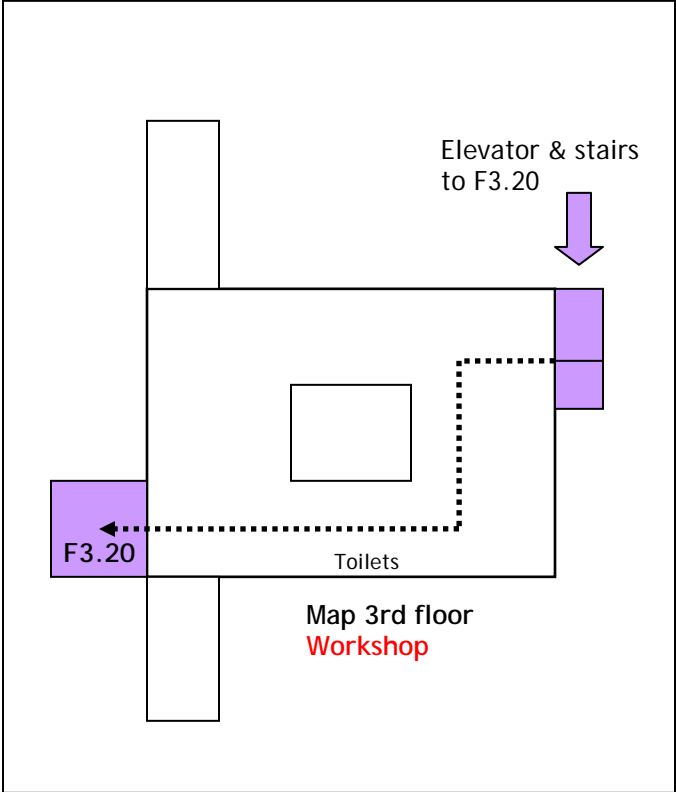

Thursday 24th of June (workshop):
- Workshop F3.20
- Demo's F0.09 and F0.13

Main entrance
Nikhef building

Elevator & stairs
to F3.20
(= 3rd floor)

Friday 25th of June (TPC-meeting):

- Human Centered F 0.04
- Applications F 0.13
- Content F 3.20
- Systems F 0.09

Main entrance
Nikhef building

Elevator & stairs
to F3.20
(= 3rd floor)

Applications

Systems

Human Centered