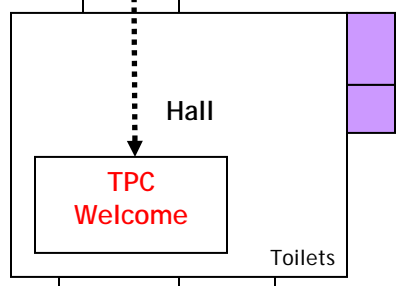

Thursday 24th of June (workshop):
- Workshop F3.20
- Demo's F0.09 and F0.13

Main entrance
Nikhef building

Elevator & stairs
to F3.20
(= 3rd floor)

Friday 25th of June (TPC-meeting):

- Human Centered F 0.04
- Applications F 0.13
- Content F 3.20
- Systems F 0.09

Main entrance
Nikhef building

Elevator & stairs
to F3.20
(= 3rd floor)

Applications

Systems

Human Centered